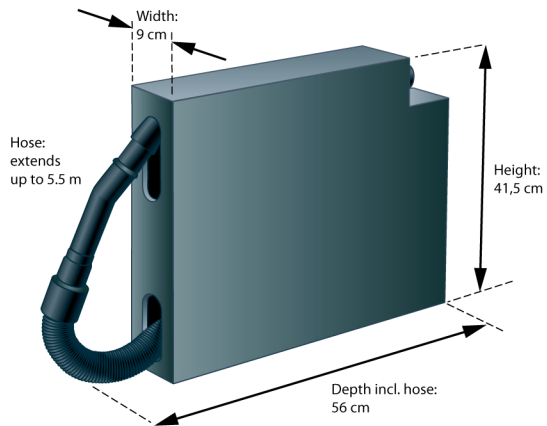

WUUSCH® with 5.5-meter stretch hose

Installation variant

Depth, including hose and pipe of 5.5 meters, length of hose: 56 cm

WUUSCH® with 4.5-meter stretch hose

Installation variant

Depth, including hose and pipe of 4.5 meters, length of hose: 45,5 cm