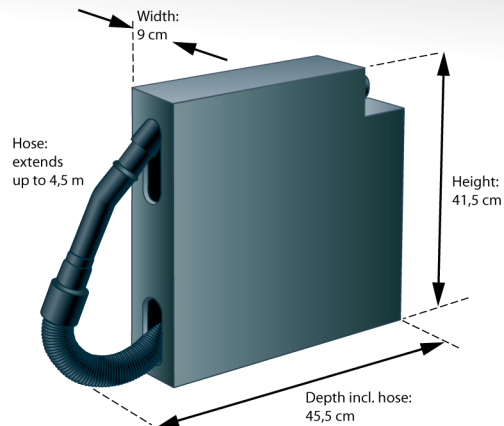

WUUSCH® with 5.5-meter stretch hose

Installation variant

Depth, including hose and pipe of 5.5 meters, length of hose: 56 cm

WUUSCH® with 4.5-meter stretch hose

Installation variant

Depth, including hose and pipe of 4.5 meters, length of hose: 45,5 cm