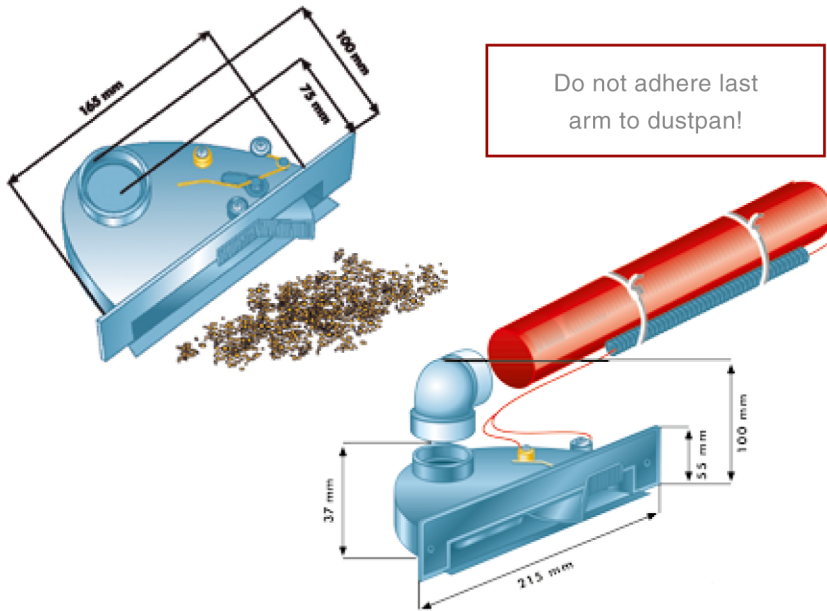

Suctioning dustpan

For kitchens with baseboards at least 100 mm high.

Detailed view for installation of dustpan:

170 x 45 mm (W x H)

Dustpan Vacu Sweep

For kitchens with baseboards from 70 to 100 mm.

Detailed view for installation of Vacu Sweep:

170 x 60 mm (W x H)