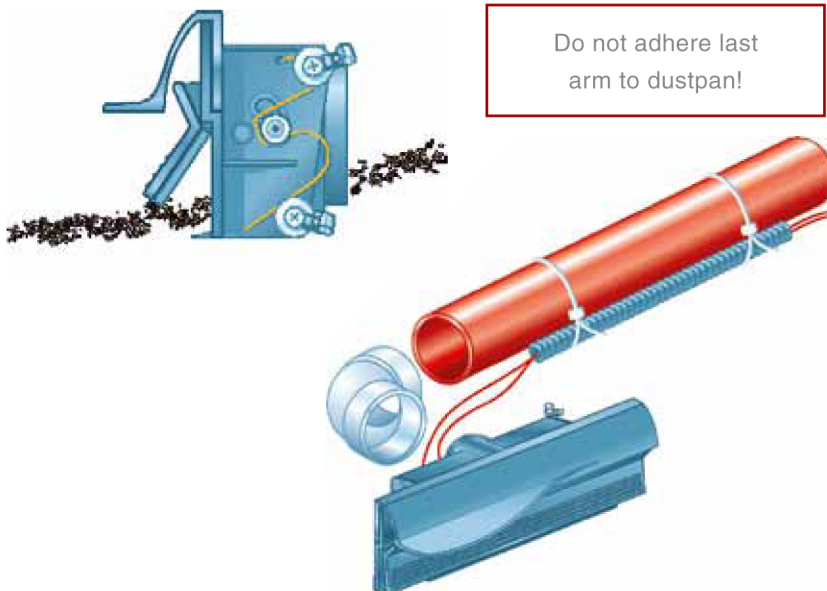

Suctioning dustpan

For kitchens with baseboards at least 100 mm high.

Detailed view for installation of dustpan:

170 x 45 mm (W x H)

Dustpan Vacu Sweep

For kitchens with baseboards from 70 to 100 mm.

Detailed view for installation of Vacu Sweep: