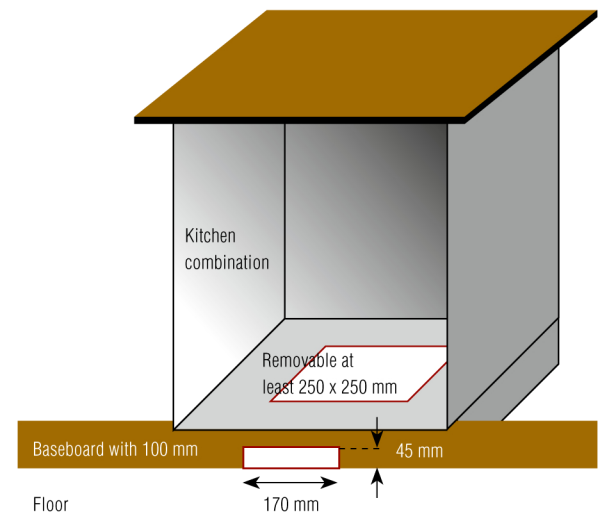

Suctioning dustpan

For kitchens with baseboards at least 100 mm high.

Detailed view for installation of dustpan:

170 x 45 mm (W x H)

Dustpan Vacu Sweep

For kitchens with baseboards from 70 to 100 mm.

Detailed view for installation of Vacu Sweep:

170 x 60 mm (W x H)