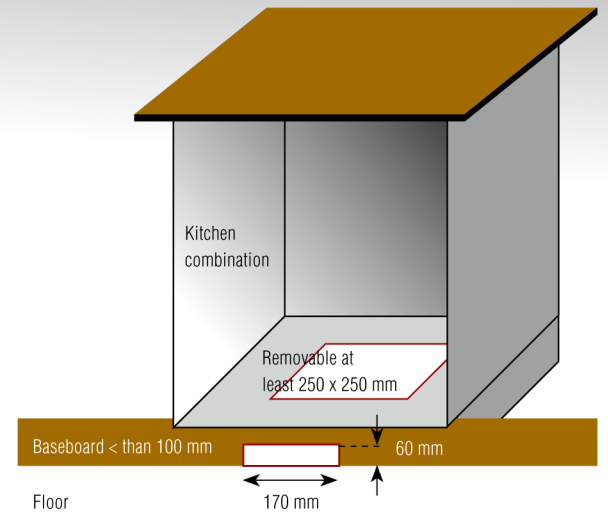

Suctioning dustpan

For kitchens with baseboards at least 100 mm high.

Detailed view for installation of dustpan:

170 x 45 mm (W x H)

Dustpan Vacu Sweep

For kitchens with baseboards from 70 to 100 mm.

Detailed view for installation of Vacu Sweep:

170 x 60 mm (W x H)